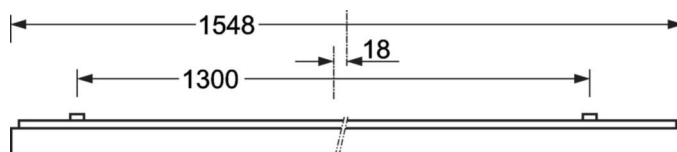

Surface-mounted luminaire - Micro-prismatic diffuser - direct distribution

Steel sheet enclosure, powder-coated rectangular cross-section, integrated Quicklock quick-mount bracket system with catch hook and safety rope for simple and quick mounting; Housing colour traffic white RAL 9016; Homogeneous direct light distribution for VDU-compatibility in accordance with DIN-EN 12464-1; glare reduction through microprism diffuser with special "multilayer" technology and optimised light deflecting foil; Easy installation of the connection, directly on the top of the luminaire with a terminal cover cap. Electrical connection via 5-pole connection terminal with plug-in contacts.. If required, an AVA-MH universal mounting aid is available as an accessory. Surface-mounted luminaire for ceiling installation; connection to an SRT quick fit mounting system via an SRGVU mounting device carrier.

LIGHTING TECHNOLOGY

Placement	LED, Colour rendering/Light colour CRI ≥ 80 / 3000K
Colour tolerance (MacAdam)	3SDCM
Photobiological safety (Luminaire)	RG0
Nominal luminous flux	4200lm
LED service life	100000h L80/B10 (Tq 25°C), 50000h L90/B50 (Tq 25°C)
Luminaire luminous efficiency	125lm/W
UGR lat./long.	18.5 / 18.8

MECHANICS

Housing colour	traffic white RAL 9016
Dimensions (LxWxH/DxH)	1548mm x 239mm x 62mm
Weight (net)	7kg
Cable entry KE (X/Y)	0mm/0mm
Type of installation	Ceiling-mounted single installation, Ceiling-mounted trunking installation, Mounting rail installation

DEEP-LINK

<https://www.regiolux.de/en/article/65711016170>

Reference	LED 4200lm 830
ηLB	100 %
Φ ↓/↑	100 % / 0 %
UGR lat./long.	18.5 / 18.8
VDU	65° < 3000cd/m²

Dimensions

L	1548 mm	Length
B	239 mm	Width
H	62 mm	Height
A1	1300 mm	Mounting distance single mounting
A3	248 mm	Mounting distance between luminaires in a light run arrangement
A4	125 mm	Mounting distance (width)
X	0 mm	Distance cable infeed to the center of the luminaire on the X-axis
Y	0 mm	Distance cable infeed to the center of the luminaire on the Y-axis