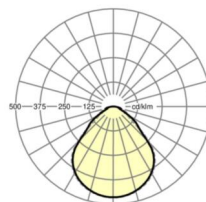

LIGHTING TECHNOLOGY

Placement	LED, Colour rendering/Light colour CRI ≥ 80 / 3000K
Colour tolerance (MacAdam)	3SDCM
Photobiological safety (Luminaire)	RG0
Nominal luminous flux	4200lm
LED service life	100000h L80/B10 (Tq 25°C), 50000h L90/B50 (Tq 25°C)
Luminaire luminous efficiency	125lm/W
UGR lat./long.	18.5 / 18.8

MECHANICS

Housing colour	traffic white RAL 9016
Dimensions (LxWxH/DxH)	1548mm x 239mm x 62mm
Weight (net)	7kg
Cable entry KE (X/Y)	0mm/0mm
Type of installation	Ceiling-mounted single installation, Ceiling-mounted trunking installation, Mounting rail installation

DEEP-LINK

<https://www.regiolux.de/en/article/65711016170>

Reference	LED 4200lm 830
ηLB	100 %
Φ ↓/↑	100 % / 0 %
UGR lat./long.	18.5 / 18.8
VDU	65° < 3000cd/m²

Dimensions

L	1548 mm	Length
B	239 mm	Width
H	62 mm	Height
A1	1300 mm	Mounting distance single mounting
A3	248 mm	Mounting distance between luminaires in a light run arrangement
A4	125 mm	Mounting distance (width)
X	0 mm	Distance cable infeed to the center of the luminaire on the X-axis
Y	0 mm	Distance cable infeed to the center of the luminaire on the Y-axis